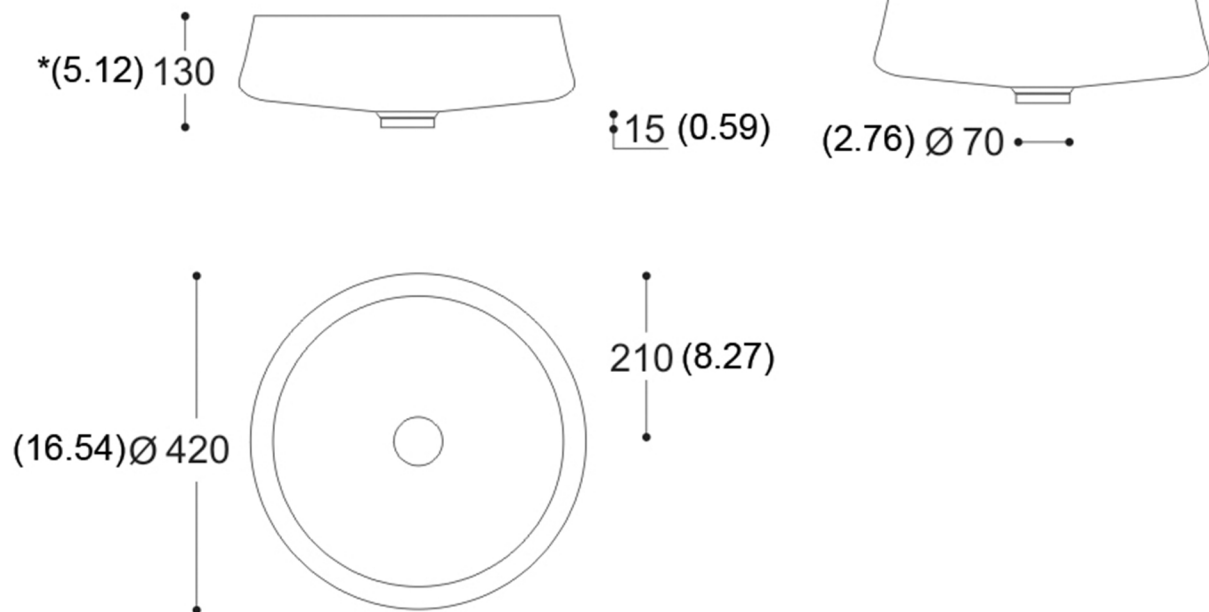

ALUMIX EXTE LUX

Model: ALUMIX EXTE LUX

Category: Bathroom Sink

Material: Aluminum

Dimensions: 16.5" (L) x 16.5" (W) x 5.5" (D)

Description: Luxury bathroom sink in black and gold finish.

*Numbers in small letters are in inches

*Numbers are in inches